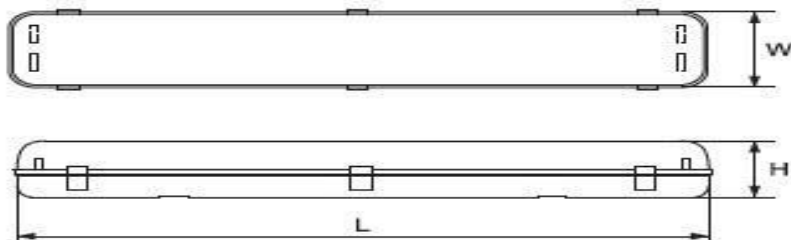

AREAS OF APPLICATION »

- ∴ Damp areas
- ∴ Dusty environment
- ∴ Kitchen premises
- ∴ Roofed outdoor areas

PRODUCT DETAILS »

Catalogue number	Watt (W)	Whole fixture Lumens (lm)	Colour temp. (K)	Colour body
9BR109LEDCW	1x9	585	6200-6500K	grey
9BR109LED	1x9	585	4000- 4300K	grey
9BR118LEDCW	1x18	1170	6200-6500K	grey
9BR118LED	1x18	1170	4000- 4300K	grey
9BR122LEDCW	1x24	1430	6200-6500K	grey
9BR122LED	1x24	1430	4000- 4300K	grey
9BR209LEDCW	2x9	1170	6200-6500K	grey
9BR209LED	2x9	1170	4000- 4300K	grey
9BR218LEDCW	2x18	2340	6200-6500K	grey
9BR218LED	2x18	2340	4000- 4300K	grey
9BR222LEDCW	2x24	2860	6200-6500K	grey
9BR222LED	2x24	2860	4000- 4300K	grey

DIMENSIONS »

Model	Length	Width	Height
9BR109LEDCW	655	68	58
9BR109LED	655	68	58
9BR118LEDCW	1270	68	58
9BR118LED	1270	68	58
9BR122LEDCW	1565	68	58
9BR122LED	1565	68	58
9BR209LEDCW	655	113	58
9BR209LED	655	113	58
9BR218LEDCW	1270	113	58
9BR218LED	1270	113	58
9BR222LEDCW	1565	113	58
9BR222LED	1565	113	58